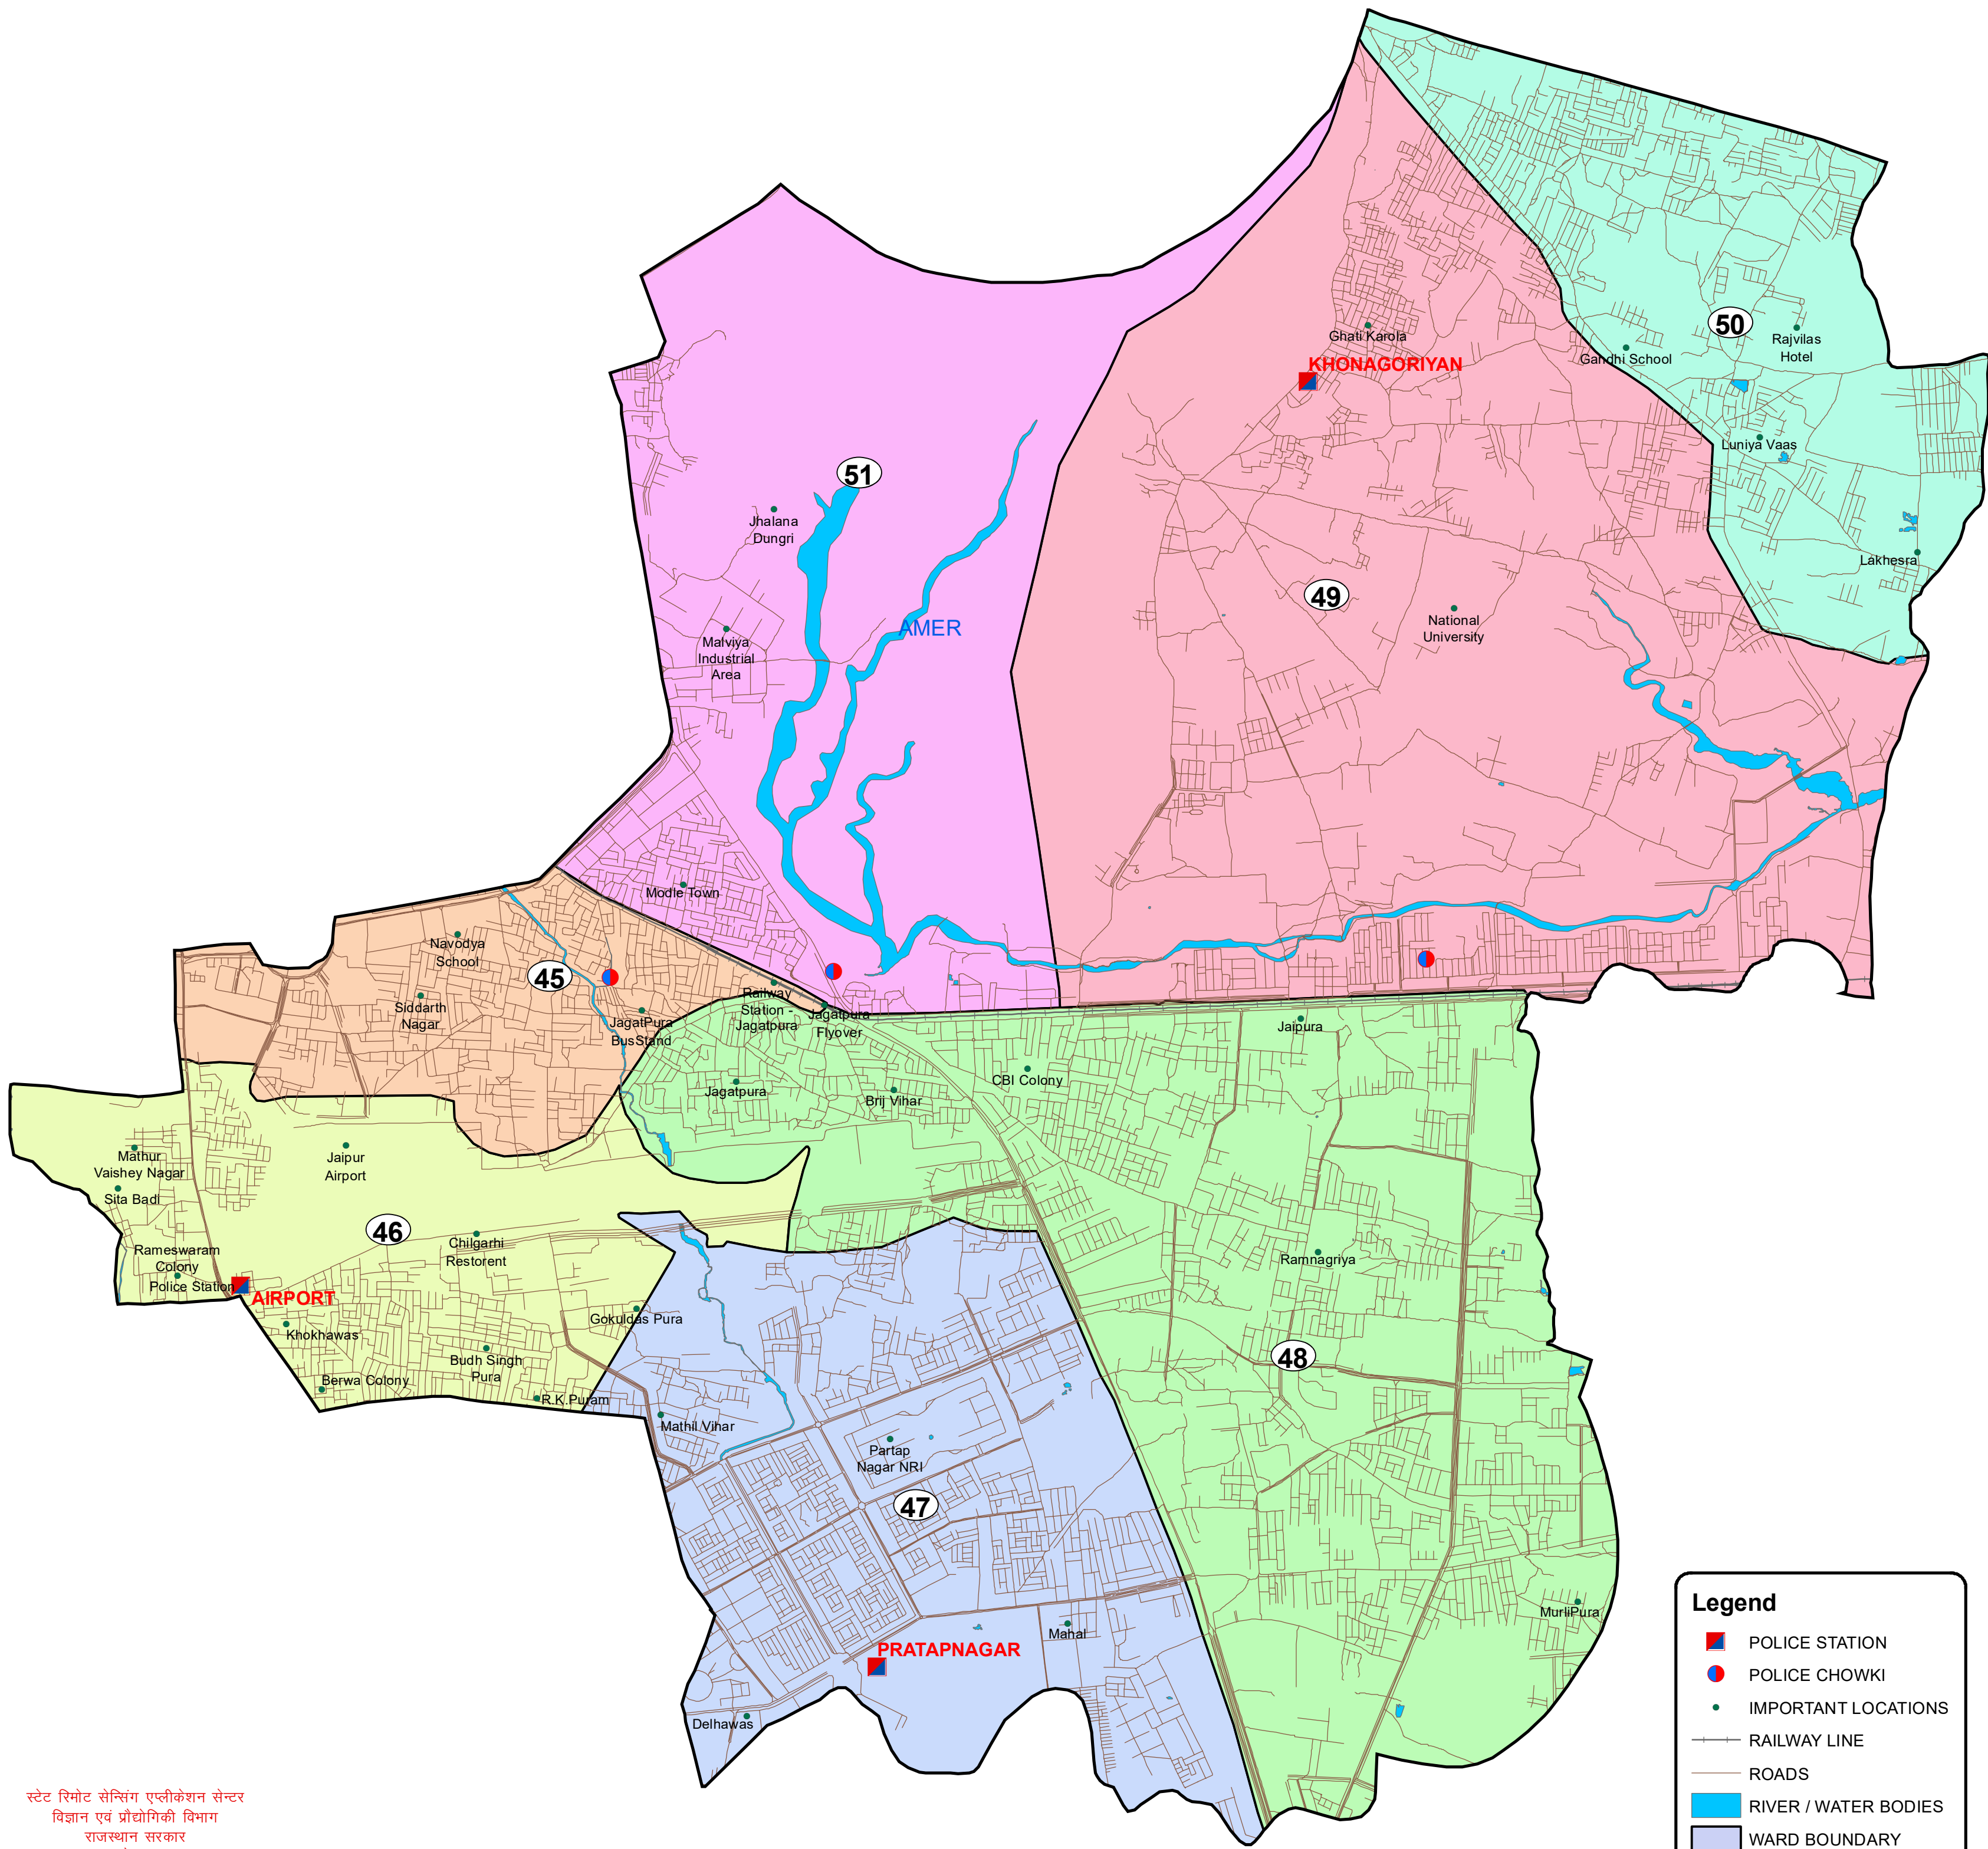

**MAP SHOWING WARD BOUNDARIES &
ASSEMBLY CONSTITUENCY - BAGRU (ANSIK) - (56), JAIPUR**

Legend

- POLICE STATION
- POLICE CHOWKI
- IMPORTANT LOCATIONS
- RAILWAY LINE
- ROADS
- █ RIVER / WATER BODIES
- WARD BOUNDARY